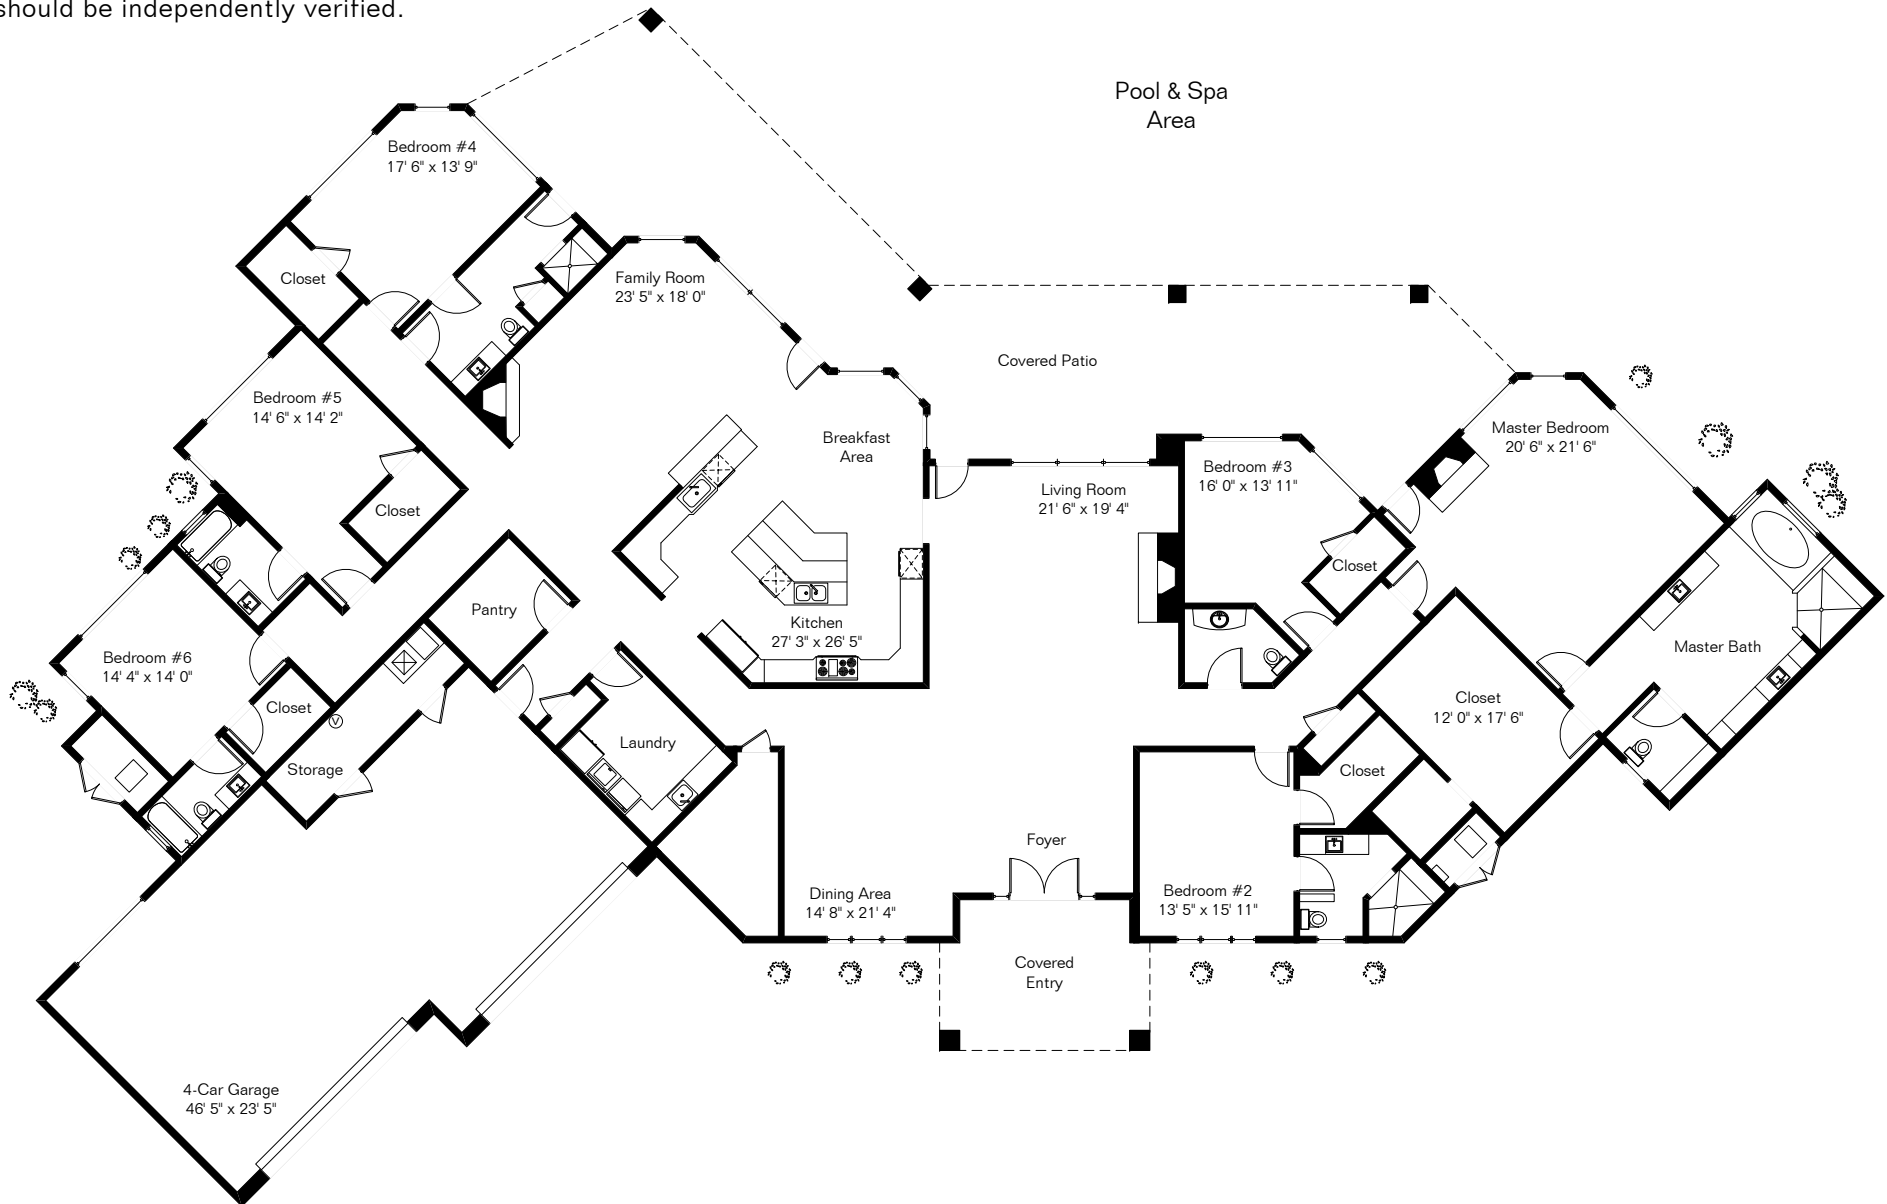

The square footages and room size information are deemed to be reliable but are not guaranteed and should be independently verified.

# 6262 E Vista del Canon

Site Visit March 2018

Copyright 2018 Floor Plans First! LLC  
All Rights Reserved.

Living Area 6,083 Sq Ft  
Garage 1,256 Sq Ft

[www.FloorPlansFirst.com](http://www.FloorPlansFirst.com)

Toll Free (877) 887-1500  
Voice (520) 881-1500  
Fax (520) 791-7701

Floor Plans First!  
See the Floor Plan First!